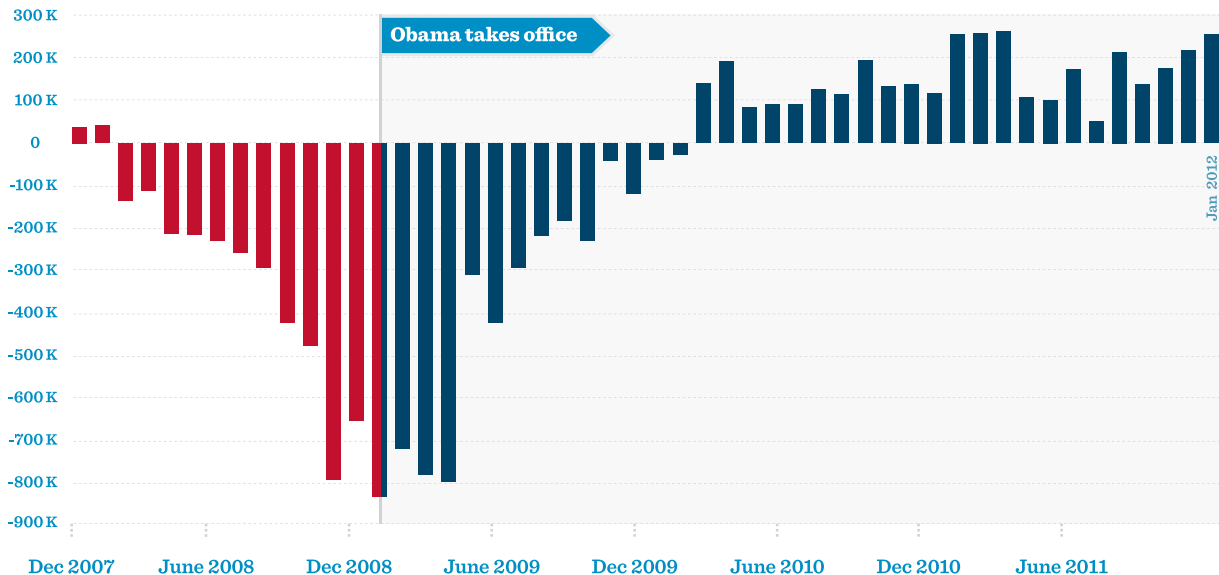

JOB CREATION

DECEMBER 2007 to JANUARY 2012

Private sector monthly
change, thousands

Source: Bureau of Labor Statistics